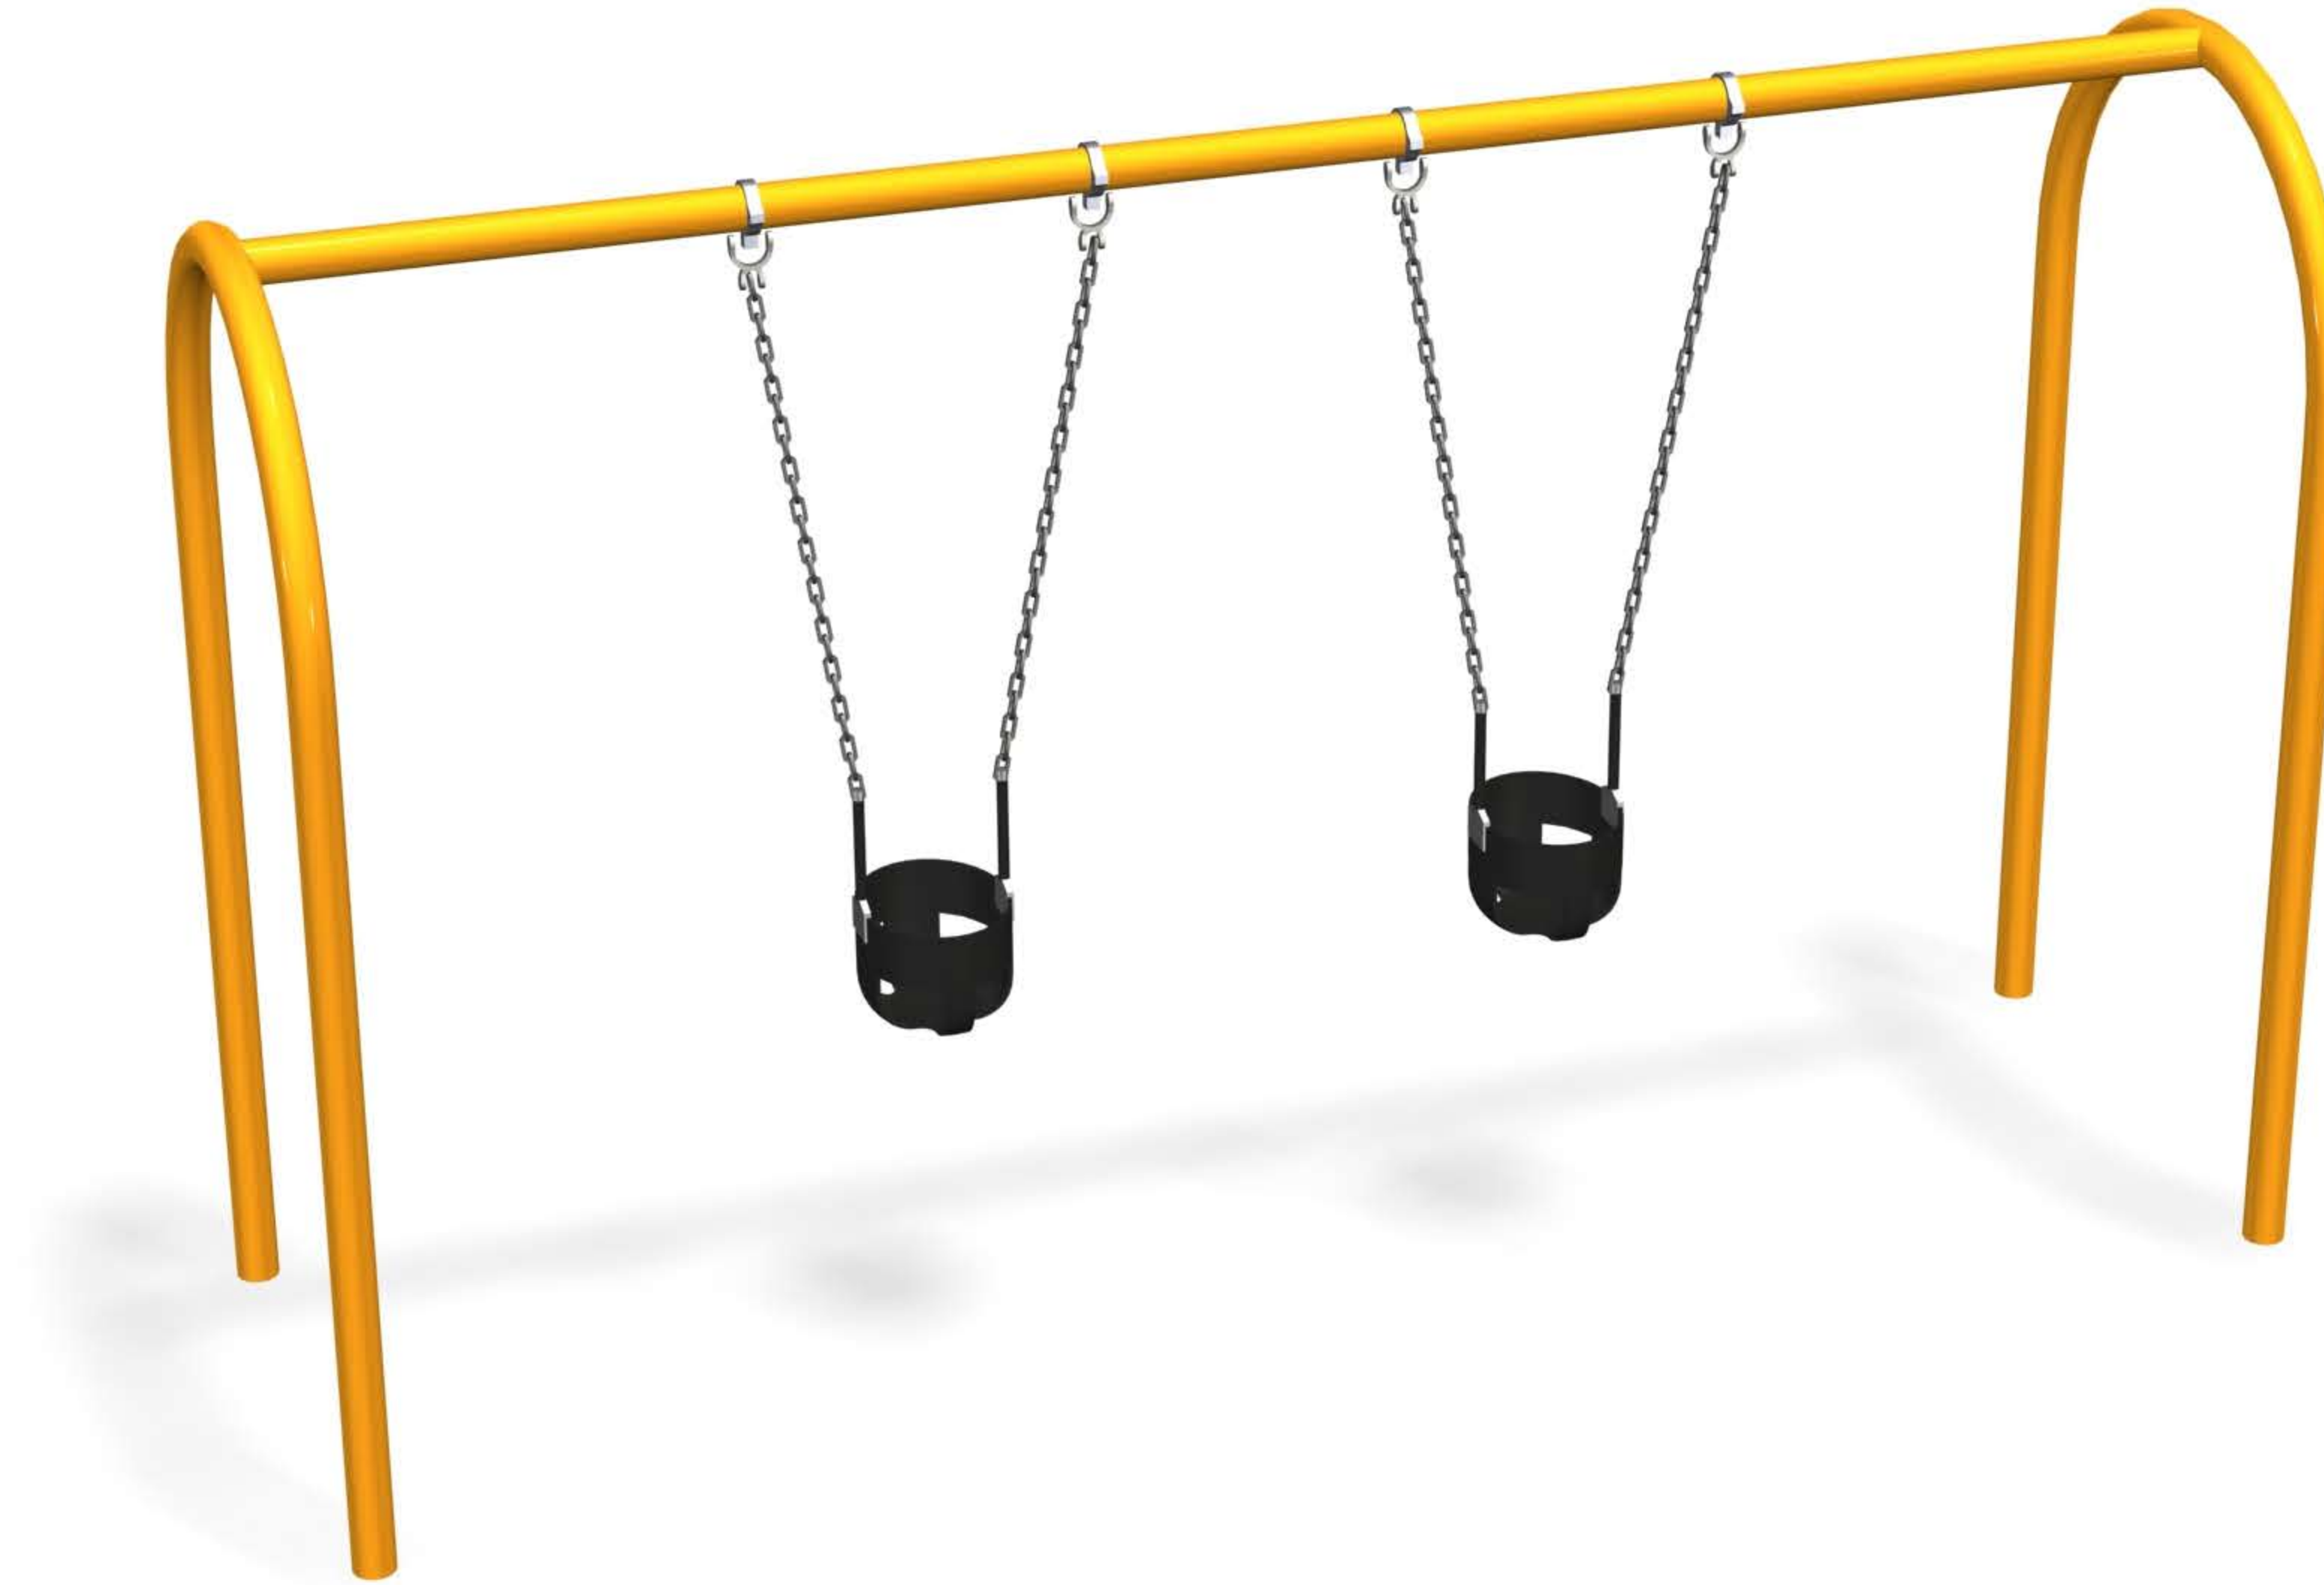

# 2 inch Arch Swing Frame Anti-Wrap Hangers

**Better playgrounds.  
Better world.®**

[playlsi.com](http://playlsi.com)

Proudly presented by:

*LS*  
**landscape  
structures®**