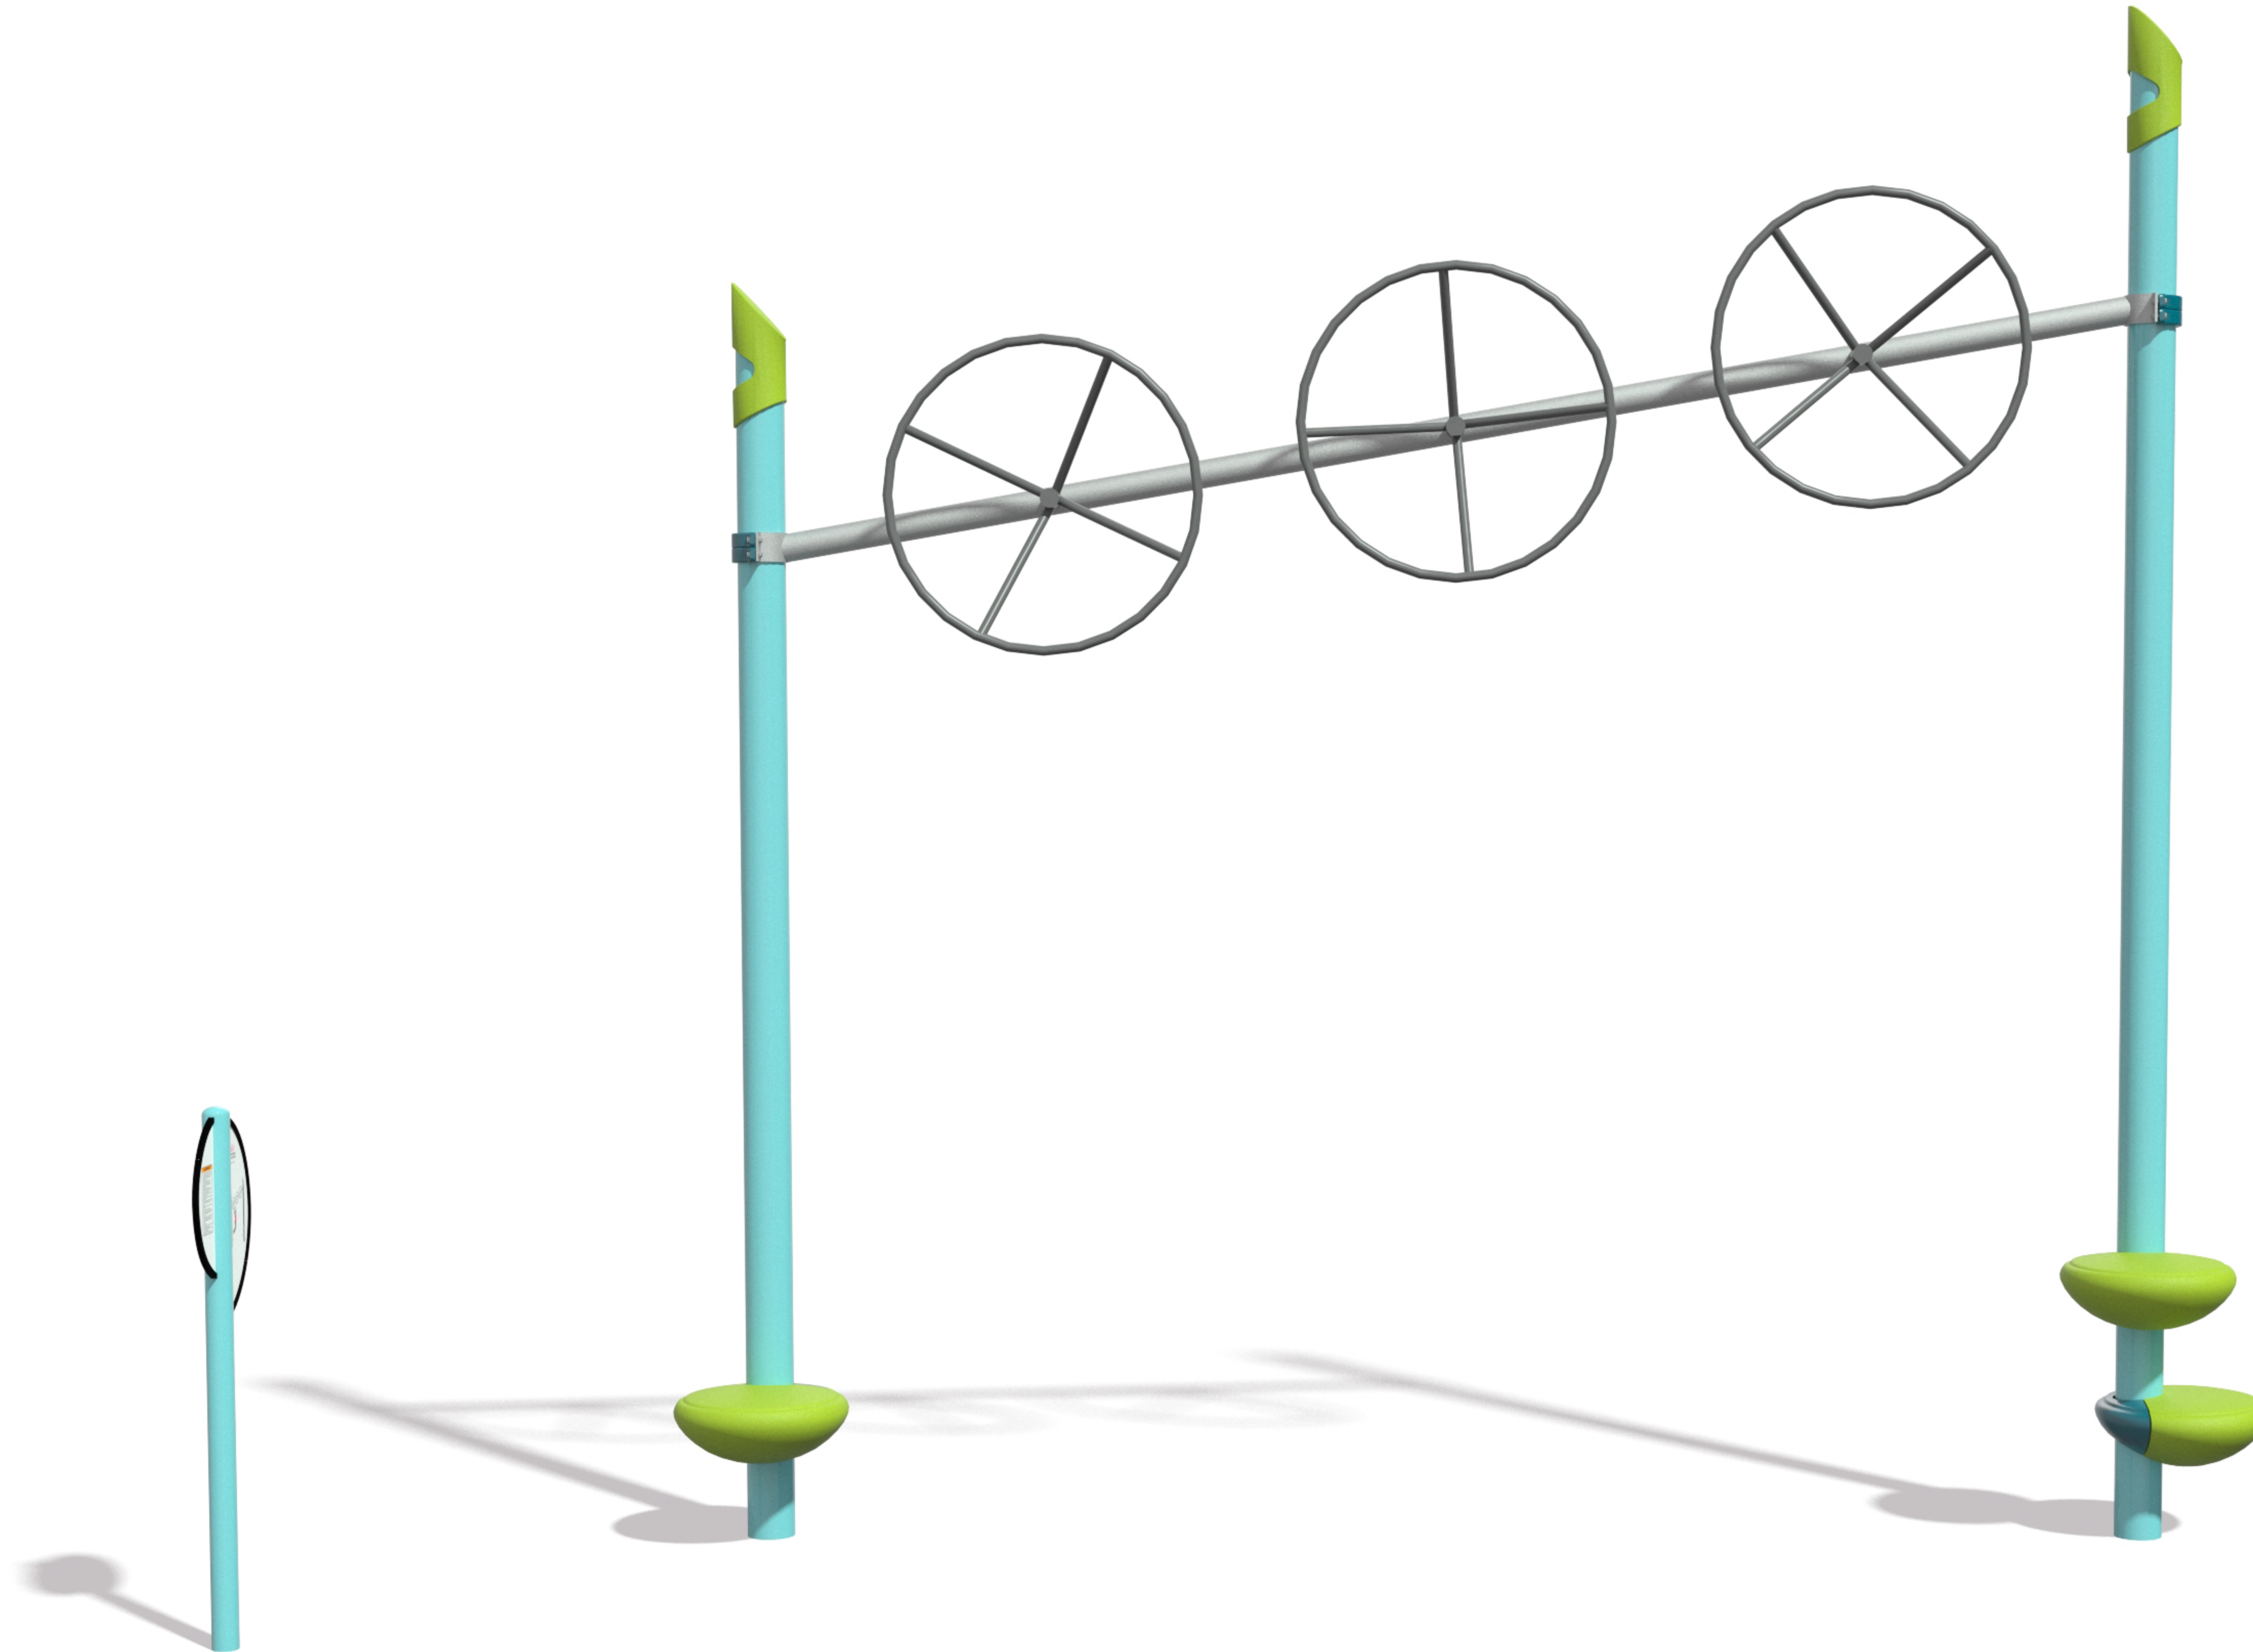

Fitcore™ Extreme Wheel Bridge (13+)

May 24, 2018 243899 Wheel Bridge

FOR A BETTER TOMORROW
WE PLAY TODAY

shapedbyplay.com

Proudly presented by: