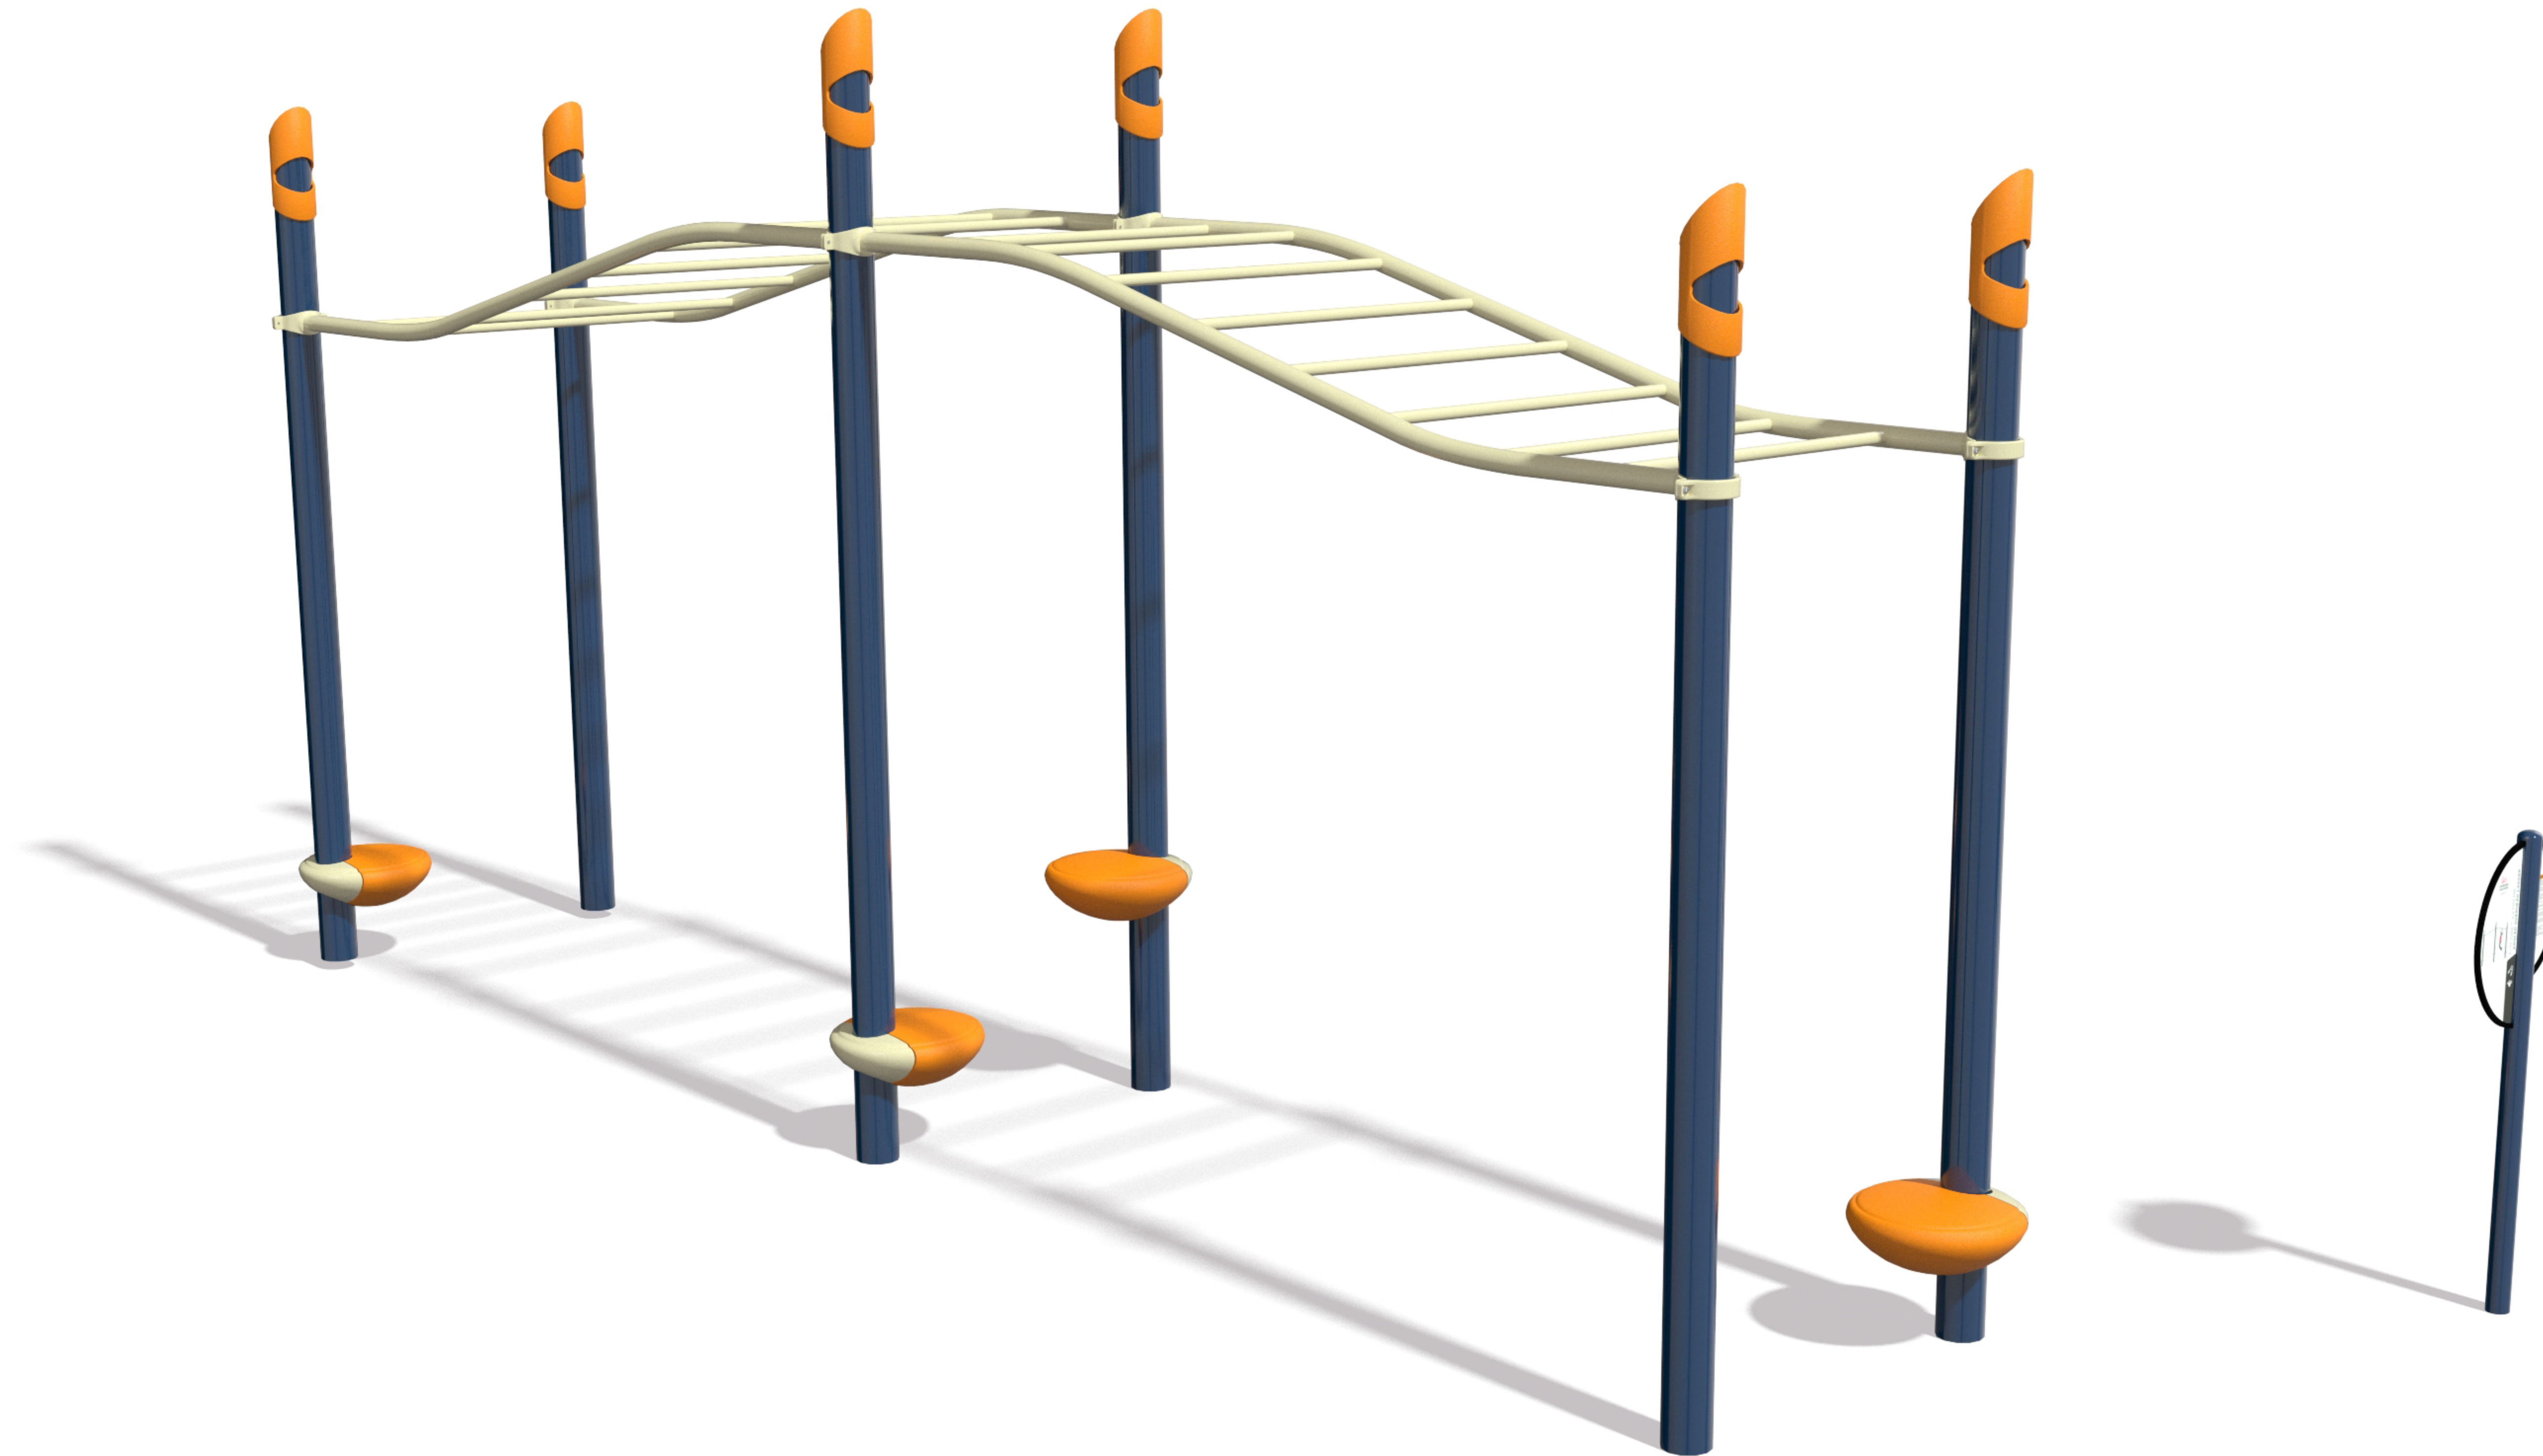

Fitcore™ Extreme Angled Overhead Ladder (13+)

May 24, 2018 243907 Angled Overhead Ladder

FOR A BETTER TOMORROW
WE PLAY TODAY

shapedbyplay.com

Proudly presented by: