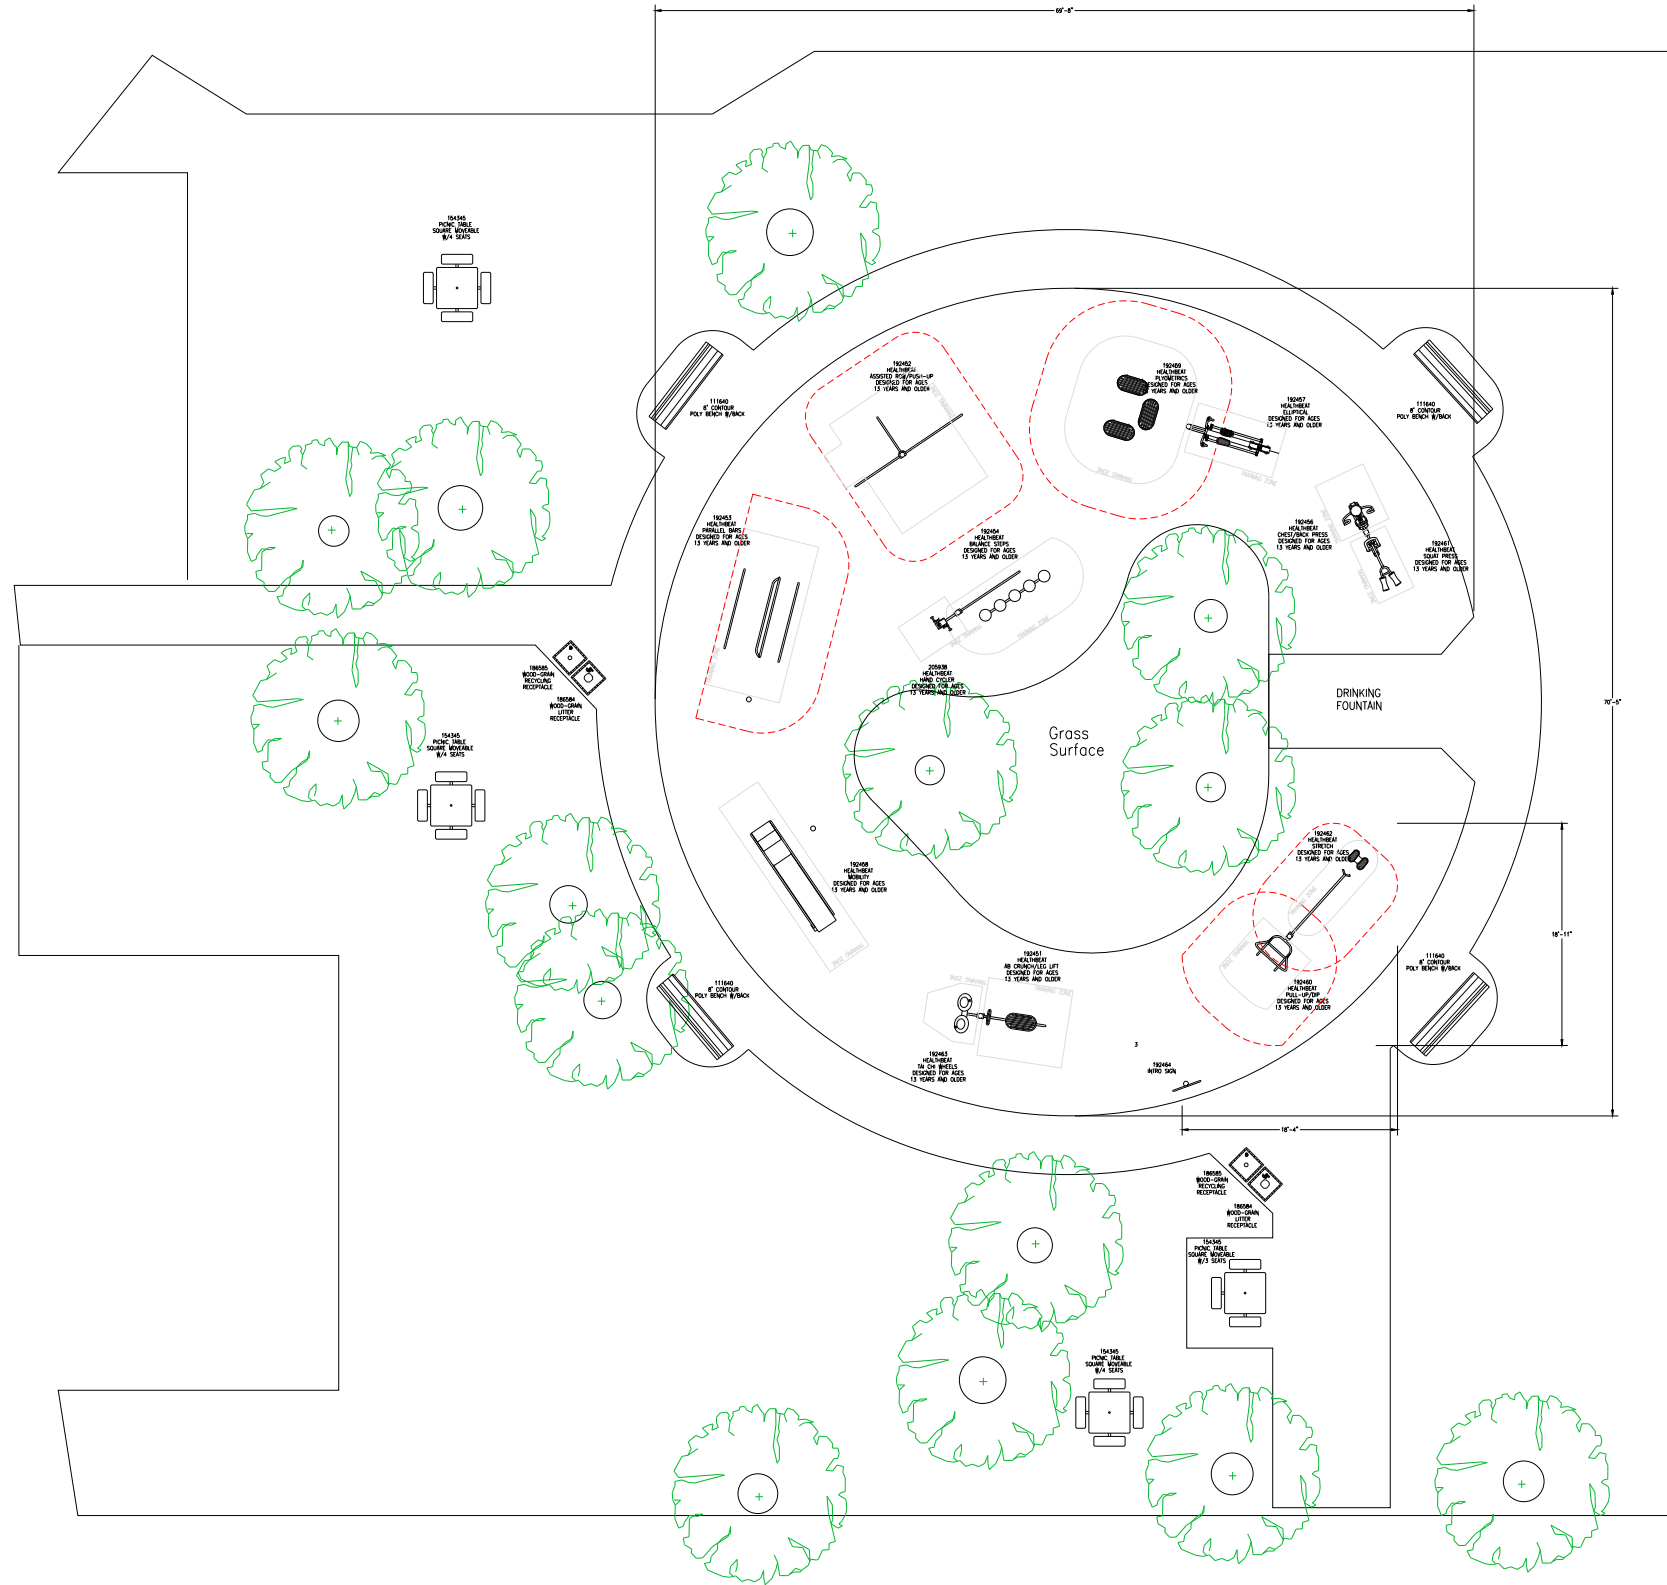

SLR landscape structures

THIS FITNESS AREA & EQUIPMENT IS
DESIGNED FOR AGES 13+ YEARS

THE EQUIPMENT SHOWN IS TO BE
CONSIDERED FITNESS EQUIPMENT ONLY.
APPROPRIATE SIGNAGE INDICATING THIS
IS STRONGLY RECOMMENDED.
IT IS ALSO RECOMMENDED THAT FITNESS
EQUIPMENT BE LOCATED AWAY FROM PLAY
EQUIPMENT TO DISCOURAGE PLAY.

DRAWING NOTES:

DESIGNED BY:

COPYRIGHT: 3/28/22
LANDSCAPE STRUCTURES, INC.
601 7th STREET SOUTH - P.O. BOX 198
DELANO, MINNESOTA 55328
PH: 1-800-328-0035 FAX: 1-763-972-6091

No.	Revision/Issue	Date

HealthBeat
Outdoor Fitness System

Landscape Structures

FreeStanding

1163345-01-01