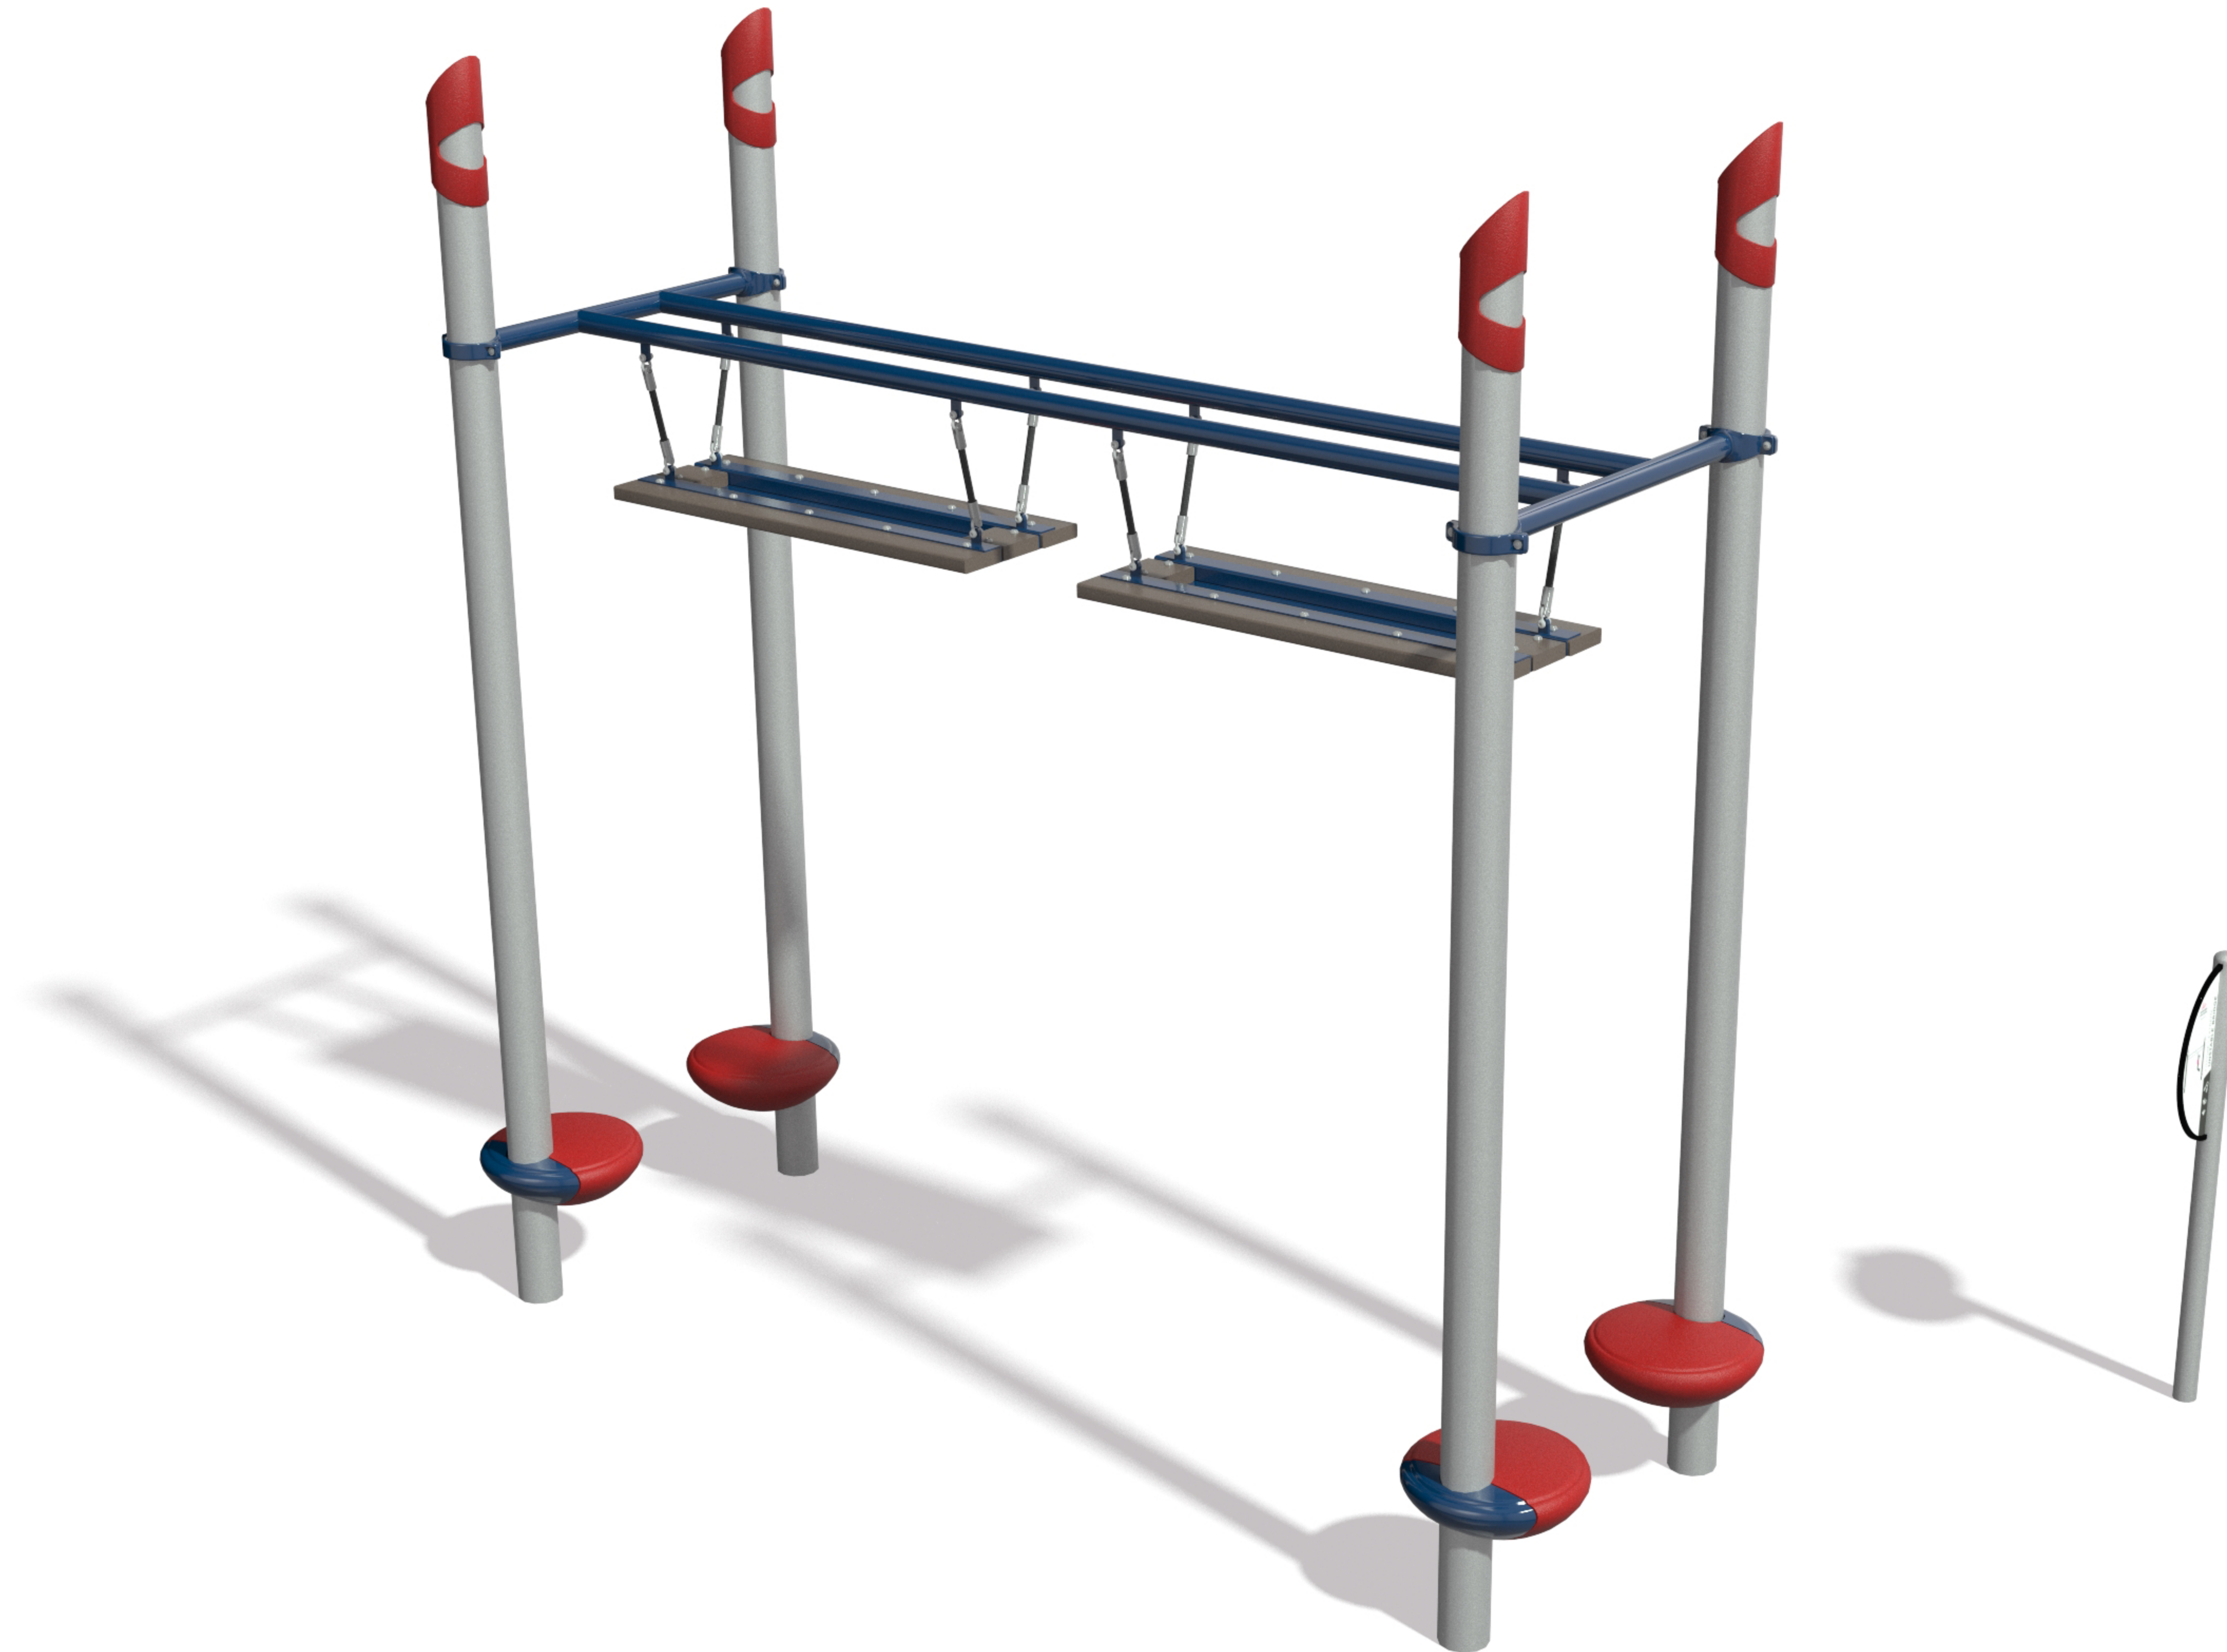

# Fitcore™ Extreme Unstable Bridge (13+)

May 24, 2018 244063 Unstable Bridge

FOR A BETTER TOMORROW  
**WE PLAY TODAY**

[shapedbyplay.com](http://shapedbyplay.com)

Proudly presented by: