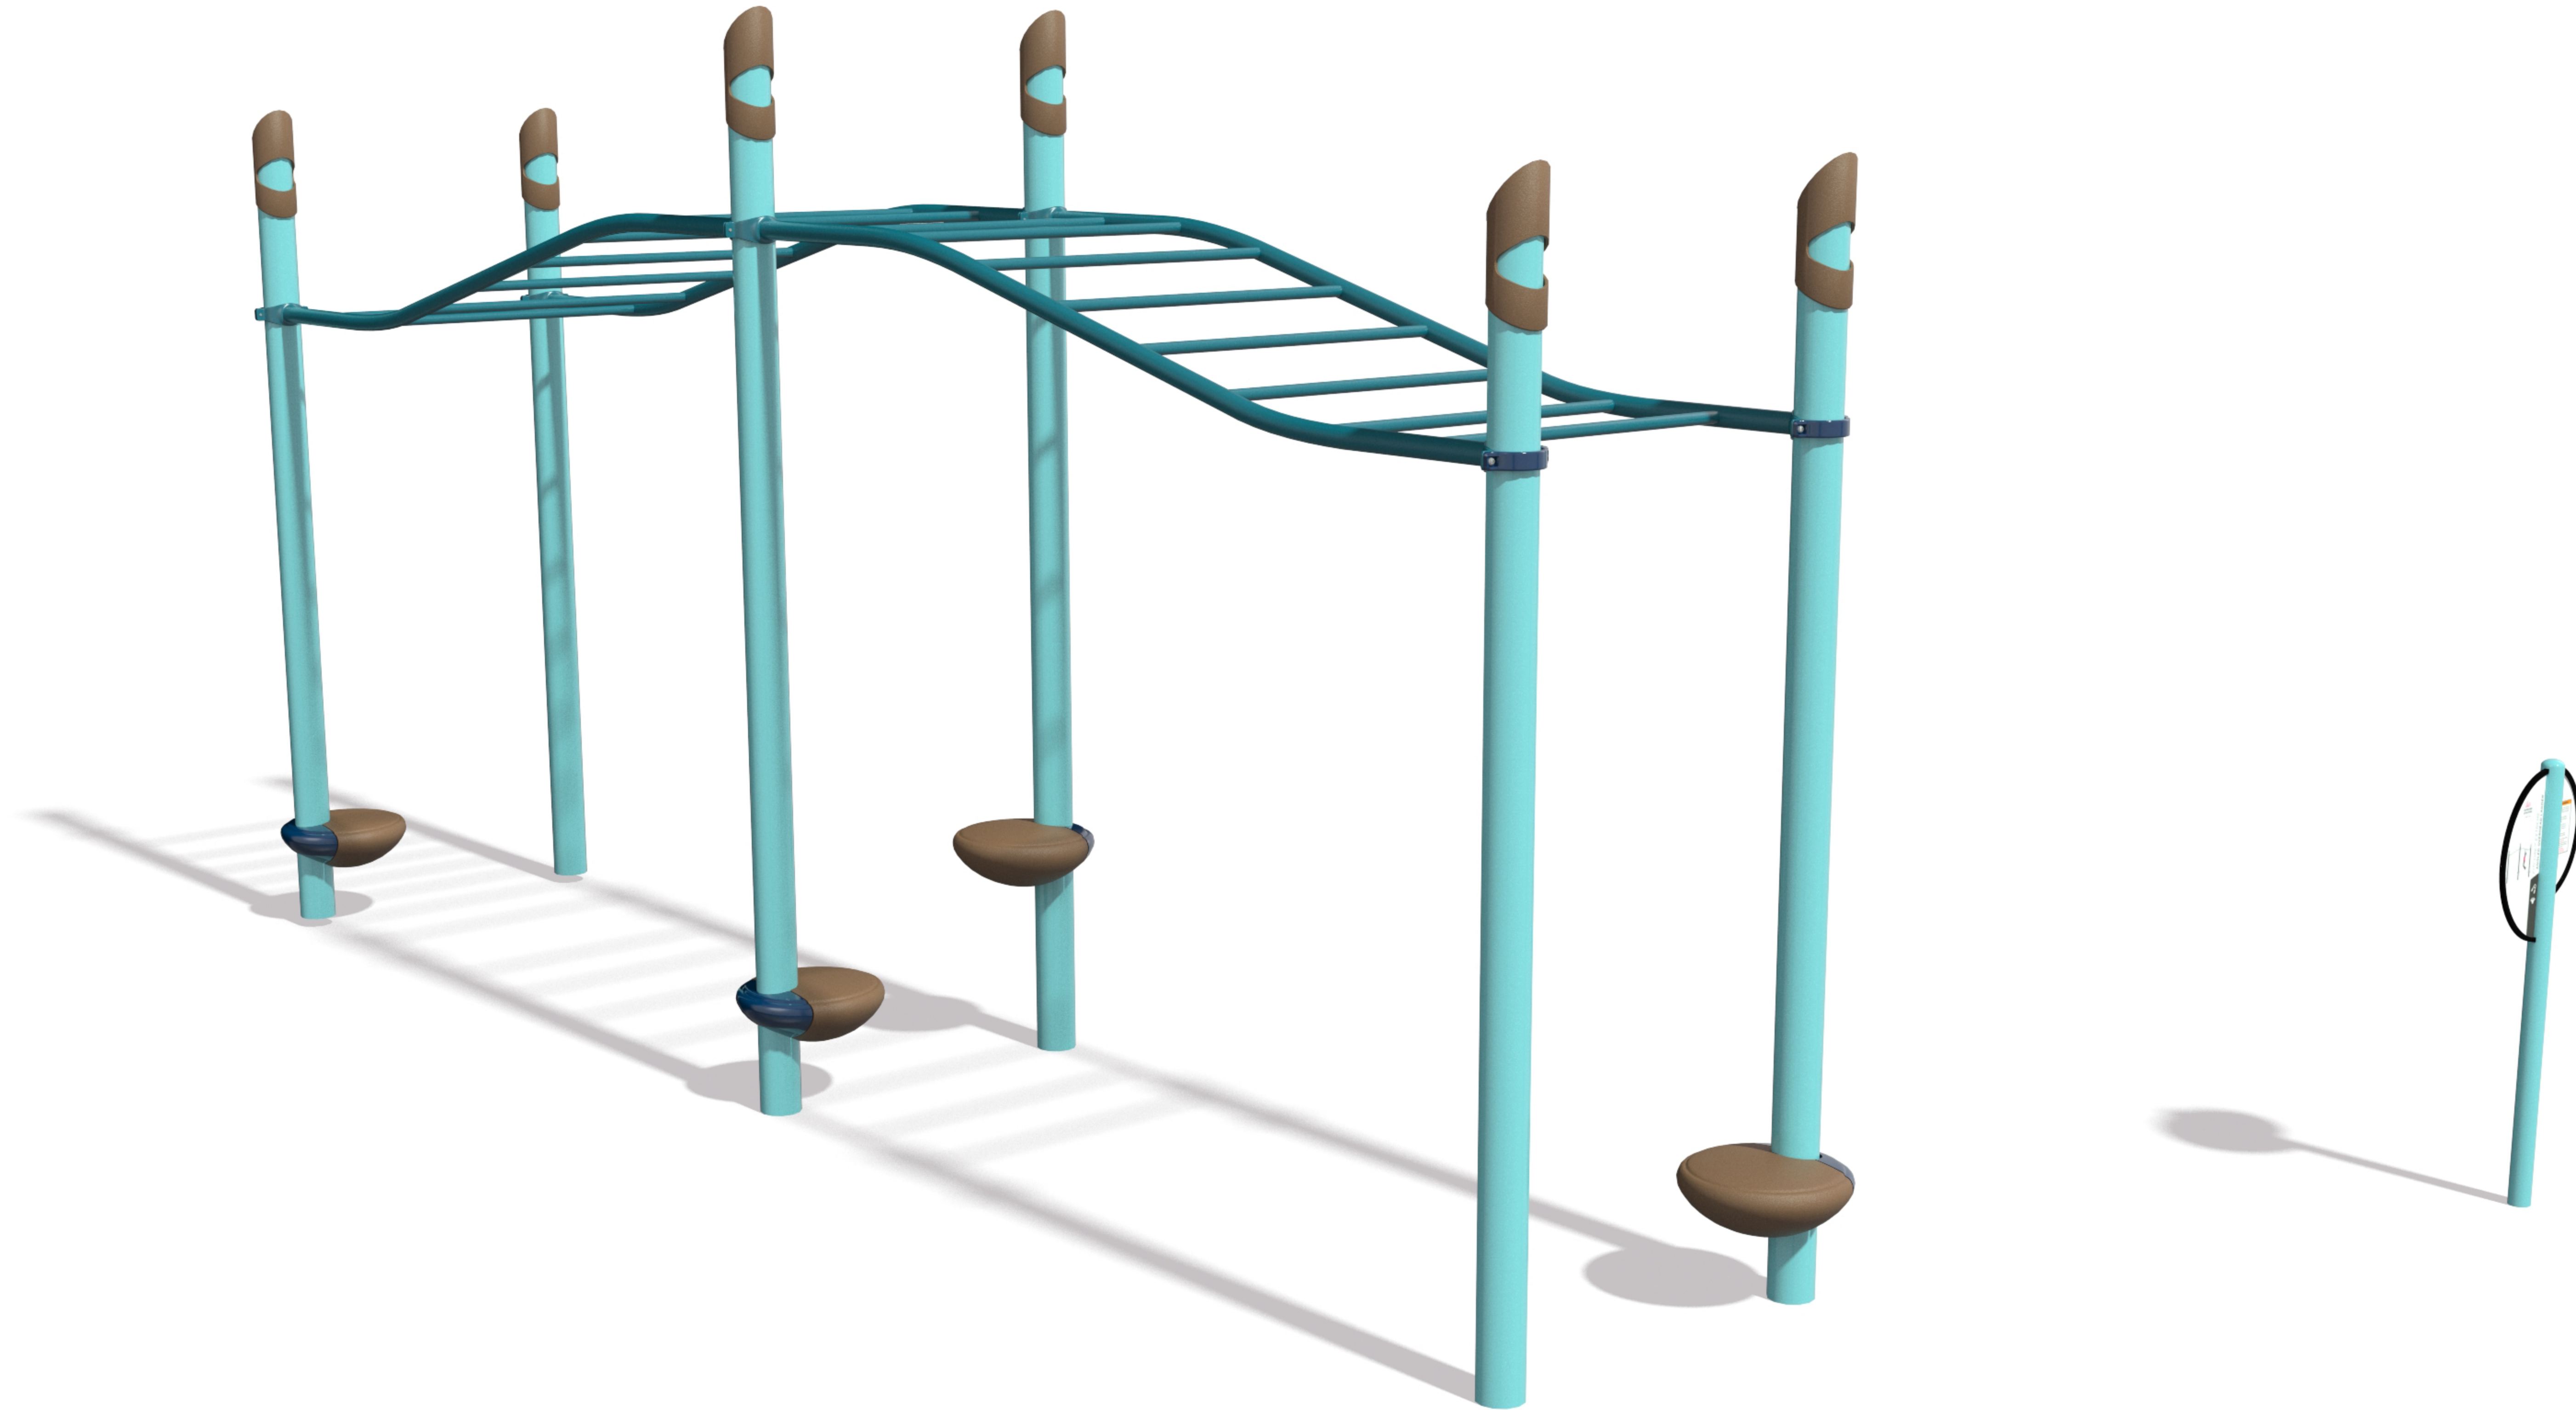

# FitCore™ Extreme Angled Overhead Ladder (5-12)

May 24, 2018 244194 Angled Overhead Ladder

FOR A BETTER TOMORROW  
**WE PLAY TODAY**

[shapedbyplay.com](http://shapedbyplay.com)

Proudly presented by: