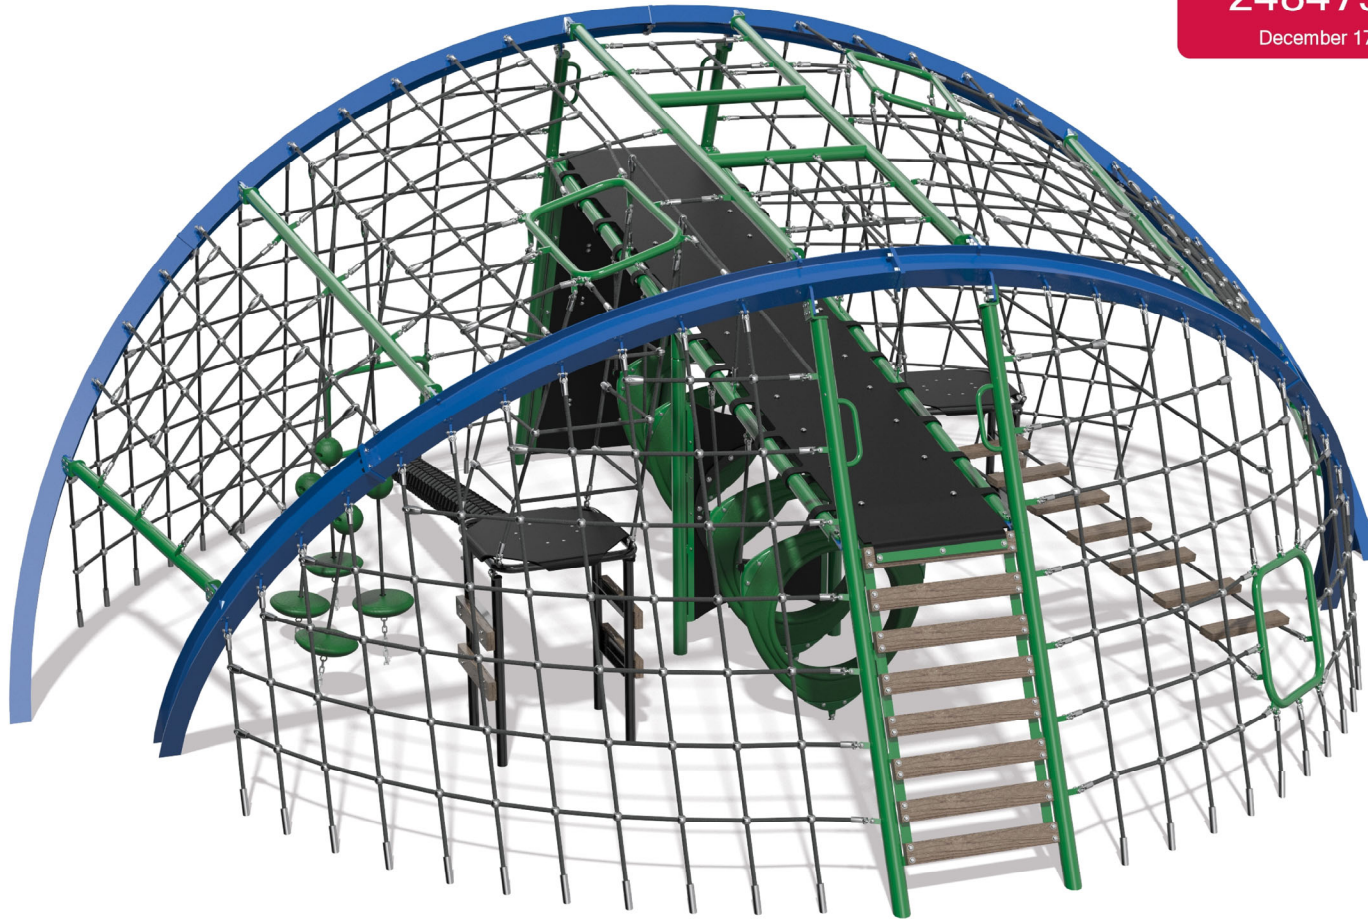

248479 Crab Trap

December 17, 2018 248479 CrabTrap

Sm
landscape
structures®

FOR A BETTER TOMORROW
WE PLAY TODAY

shapedbyplay.com

Proudly presented by:

Sm
landscape
structures®